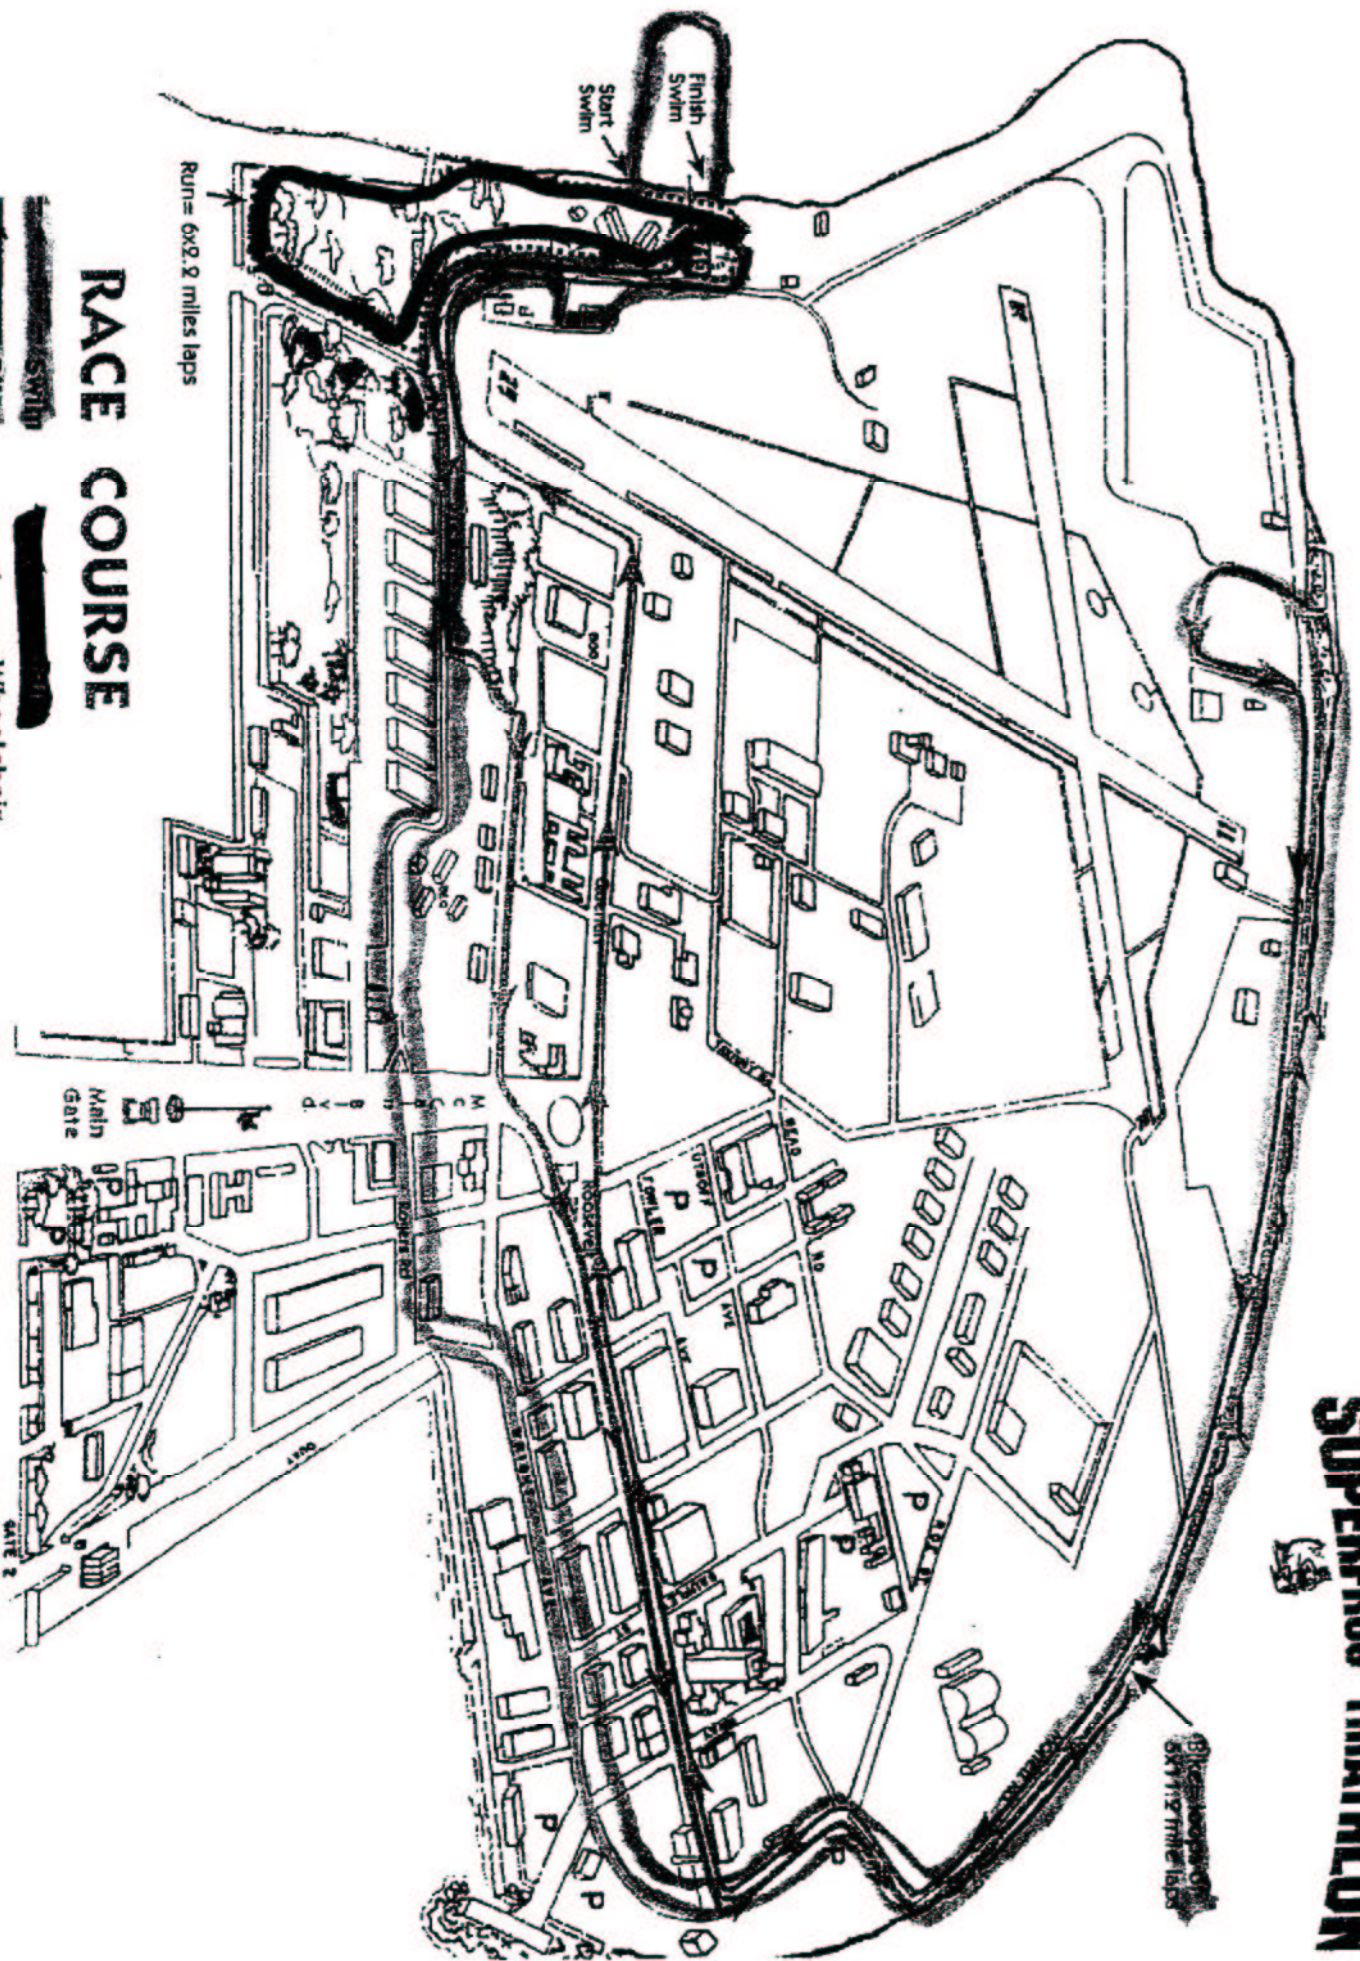

SUPERFROG TRIATHLON

RACE COURSE

Swim
Bike
Wheelchair

Run = 6x0.2 miles laps

Start Swim
Finish Swim

Swim 0.2 mile laps

Main Gate

Gate 2